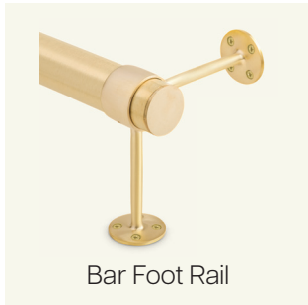

Dimensions

(1)	Width	2.73"
(2)	Height	1.87"
(3)	Depth	1.62"

Included Hardware

(2)	Mounting Screws

Complete The System

Make sure to get all the necessary components to complete your bar rail system.