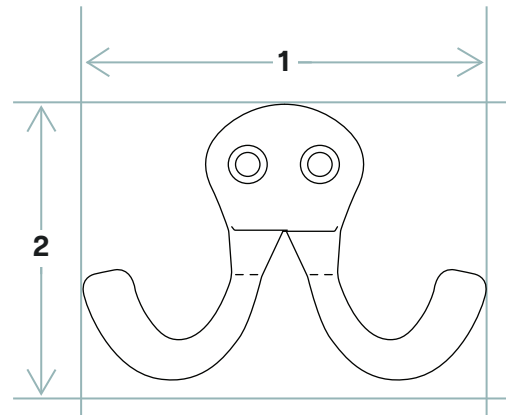

FRONT VIEW

SIDE VIEW