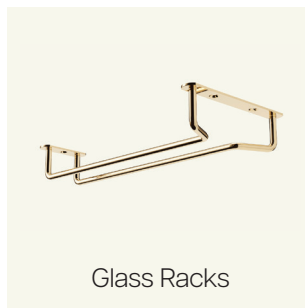

Dimensions

(1)	Width	2.73"
(2)	Height	1.87"
(3)	Depth	1.62"

Included Hardware

(2)	Mounting Screws

Complete The System

Make sure to get all the necessary components to complete your bar rail system.