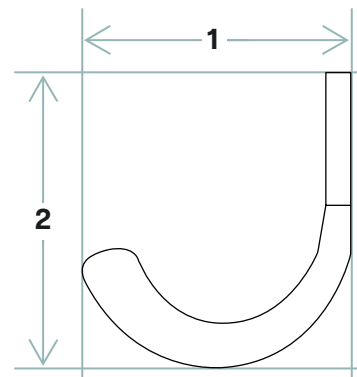

Care and maintenance varies by finish. Given the nature of the product, typical wear and tear may be noticed with your bar rail over time, such as scuffs, scratches, and dirt.

Visit [Kegworks.com/care-guide](https://www.kegworks.com/care-guide) to read our guide on how to properly prep, clean, and maintain all bar rail finishes.