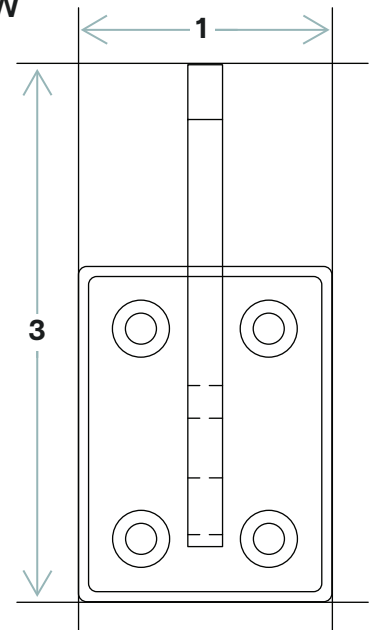

## Dimensions

(1)	Width	1.5"
(2)	Height	1.24"
(3)	Depth	3.19"

## Included Hardware

(4)	Mounting Screws
-----	-----------------

## FRONT VIEW