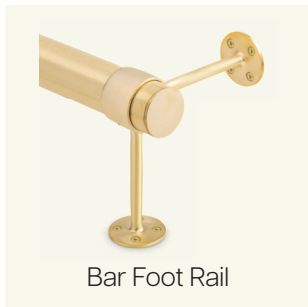

Dimensions

(1)	Width	1.5"
(2)	Height	1.24"
(3)	Depth	3.19"

Included Hardware

(4)	Mounting Screws

Complete The System

Make sure to get all the necessary components to complete your bar rail system.