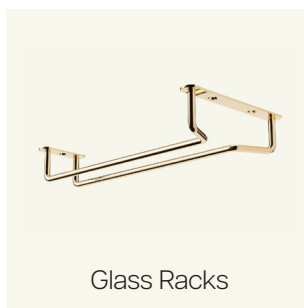

Dimensions

(1)	Width	1.5"
(2)	Height	1.24"
(3)	Depth	3.19"

Included Hardware

(4)	Mounting Screws

Complete The System

Make sure to get all the necessary components to complete your bar rail system.