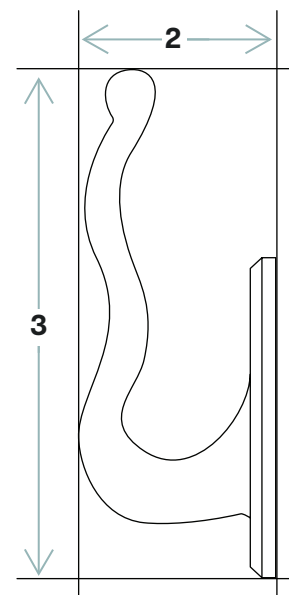

SIDE VIEW

Care and maintenance varies by finish. Given the nature of the product, typical wear and tear may be noticed with your bar rail over time, such as scuffs, scratches, and dirt.

Visit [Kegworks.com/care-guide](https://www.kegworks.com/care-guide) to read our guide on how to properly prep, clean, and maintain all bar rail finishes.