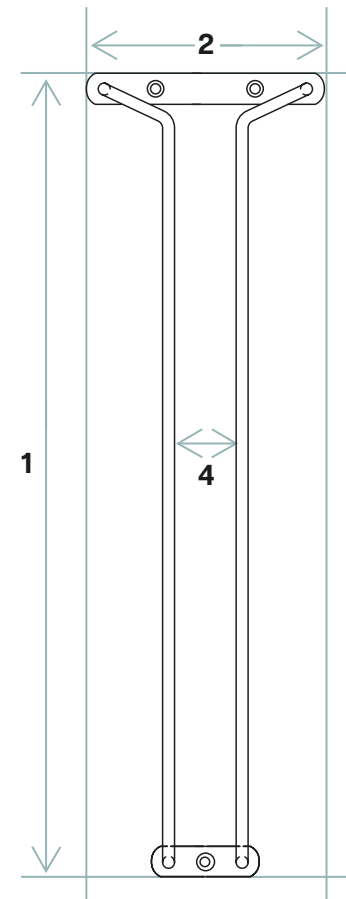

TOP VIEW

Care and maintenance varies by finish. Given the nature of the product, typical wear and tear may be noticed with your bar rail over time, such as scuffs, scratches, and dirt.

Visit [Kegworks.com/care-guide](https://www.kegworks.com/care-guide) to read our guide on how to properly prep, clean, and maintain all bar rail finishes.