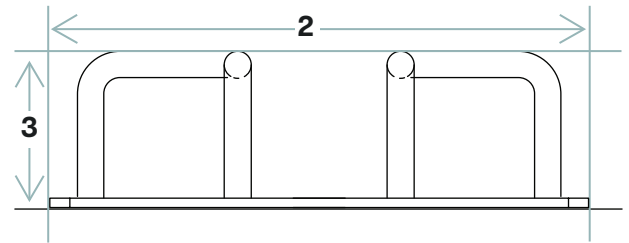

Dimensions

(1)	Length	15.50"
(2)	Width	4.63"
(3)	Height	1.34"
(4)	Channel Width	1.17"

Included Hardware

(3)	Mounting Screws

Complete The System

Make sure to get all the necessary components to complete your bar rail system.

FRONT VIEW

TOP VIEW

Care and maintenance varies by finish. Given the nature of the product, typical wear and tear may be noticed with your bar rail over time, such as scuffs, scratches, and dirt.

Visit [Kegworks.com/care-guide](https://www.kegworks.com/care-guide) to read our guide on how to properly prep, clean, and maintain all bar rail finishes.