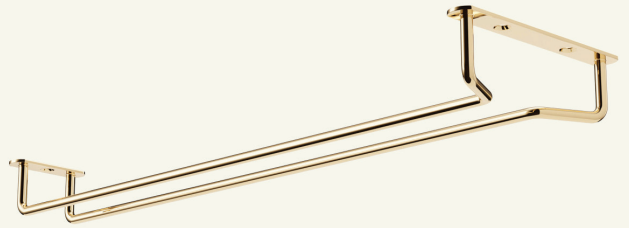

# Glass Rack

## Single Channel 16"

Classic look and dependable storage. You'll enjoy both this with single-channel brass Glass Hanger Rack.

### Standard Finishes

Polished Brass

Polished Stainless

Matte Black

Oil Rubbed Bronze

*Custom finishing is available upon request.*

Single Channel Design

Provides safe storage for your stemware.

## Dimensions

(1)	Length	15.50"
(2)	Width	4.63"
(3)	Height	1.34"
(4)	Channel Width	1.17"