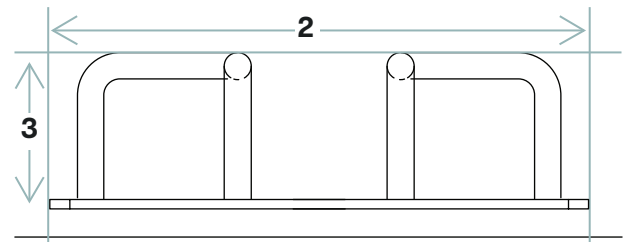

Dimensions

(1)	Length	23.69"
(2)	Width	4.63"
(3)	Height	1.34"
(4)	Channel Width	1.17"

Included Hardware

(3)	Mounting Screws

Complete The System

Make sure to get all the necessary components to complete your bar rail system.

FRONT VIEW

TOP VIEW

Care and maintenance varies by finish. Given the nature of the product, typical wear and tear may be noticed with your bar rail over time, such as scuffs, scratches, and dirt.

Visit [Kegworks.com/care-guide](https://www.kegworks.com/care-guide) to read our guide on how to properly prep, clean, and maintain all bar rail finishes.