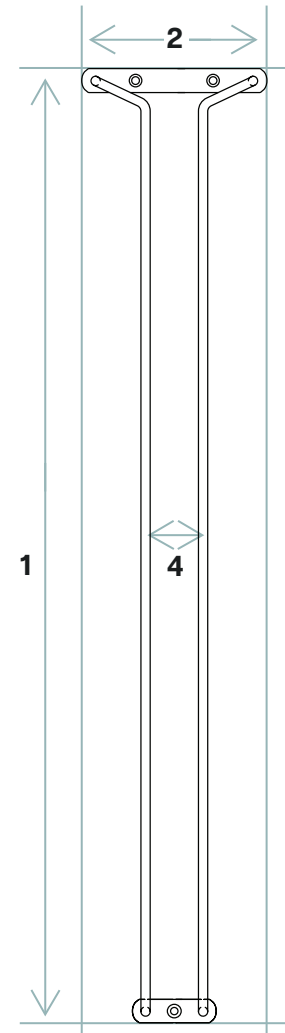

Glass Rack

Single Channel 24"

Classic look and dependable storage. You'll enjoy both this with single-channel brass Glass Hanger Rack.

Single Channel Design

Standard Finishes

Polished Brass

Polished Stainless

Matte Black

Oil Rubbed Bronze

Custom finishing is available upon request.

Provides safe storage for your stemware.

Dimensions

(1)	Length	23.69"
(2)	Width	4.63"
(3)	Height	1.34"
(4)	Channel Width	1.17"

Included Hardware

(3)	Mounting Screws
-----	-----------------

Complete The System

Make sure to get all the necessary components to complete your bar rail system.

FRONT VIEW

TOP VIEW

Care and maintenance varies by finish. Given the nature of the product, typical wear and tear may be noticed with your bar rail over time, such as scuffs, scratches, and dirt.