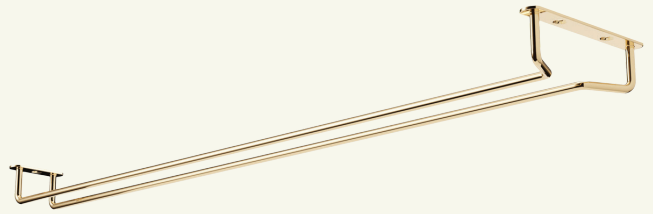

Glass Rack

Single Channel 24"

Classic look and dependable storage. You'll enjoy both this with single-channel brass Glass Hanger Rack.

Single Channel Design

Standard Finishes

Polished Brass

Polished Stainless

Matte Black

Oil Rubbed Bronze

Custom finishing is available upon request.

Provides safe storage for your stemware.

Dimensions

(1)	Length	23.69"
(2)	Width	4.63"
(3)	Height	1.34"
(4)	Channel Width	1.17"

Included Hardware